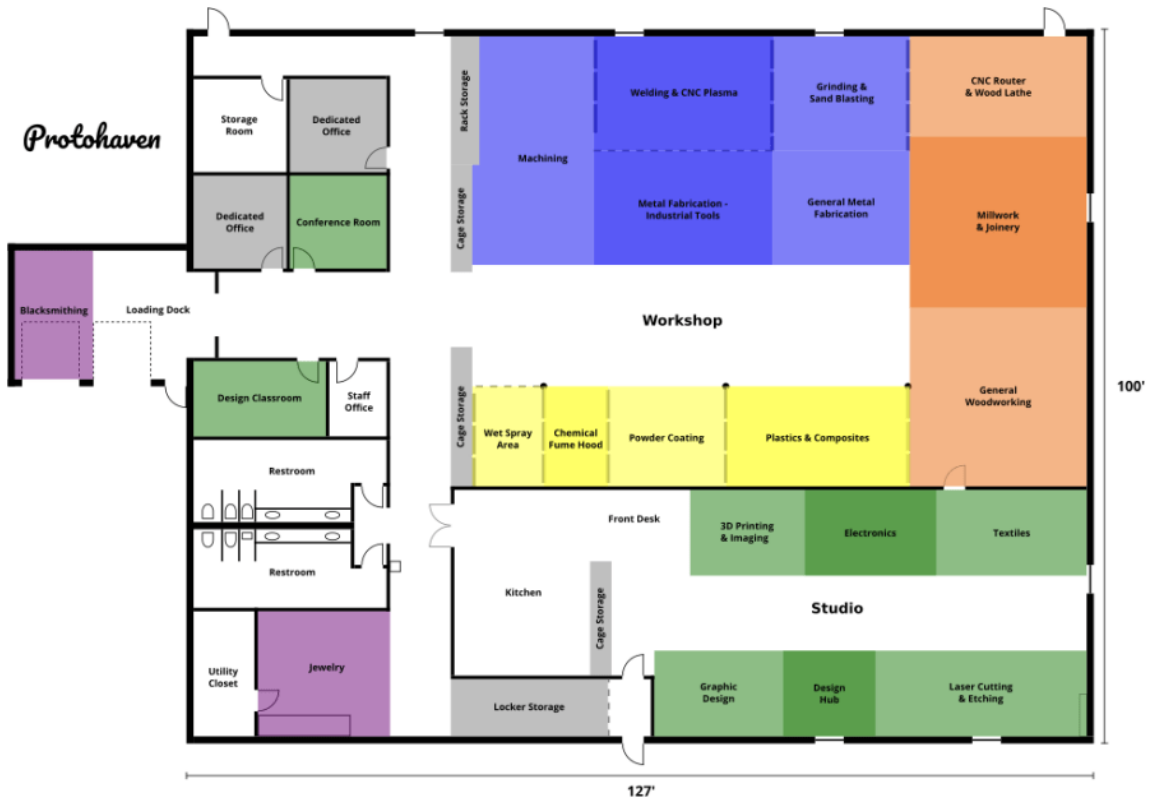

Floor Plan

Revision #1

Created 8 July 2026 12:34:45 by Manager Scott Martin

Updated 8 July 2026 12:44:12 by Manager Scott Martin